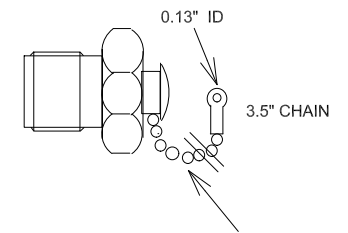

OPEN CIRCUIT 18GHZ SMA-FEMALE

SC2170, SC2170C

SPECIFICATIONS

ELECTRICAL:

FREQUENCY: 0-18GHZ
REFLECTION: 100% NOMINAL

MECHANICAL:

MATERIAL BODY: GOLD PLATED STAINLESS STEEL
CENTER CONTACT: BeCu, Au PLATED PER MIL-G-45204
CHAIN: GOLD PLATED
INTERFACE: MIL-STD-348A

SC2170

SC2170C

FAIRVIEW MICROWAVE INC.

ALLEN, TX 75013 WWW.FAIRVIEWMICROWAVE.COM

TITLE

OPEN CIRCUIT 18GHZ SMA-FEMALE

SIZE	CAGE CODE	DWG NO	REV
A	3FKR5	SC2170, SC2170C	B

SCALE