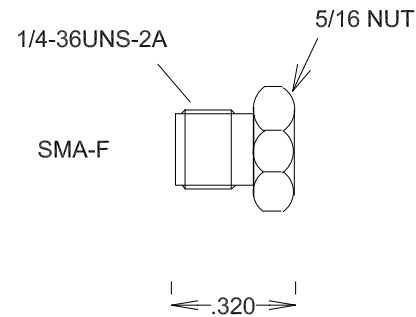

OPEN CIRCUIT 18GHZ SMA-FEMALE

SC2170, SC2170C

SPECIFICATIONS

ELECTRICAL:

FREQUENCY: 0-18GHZ
REFLECTION: 100% NOMINAL

MECHANICAL:

MATERIAL BODY: GOLD PLATED STAINLESS STEEL
CENTER CONTACT: BeCu, Au PLATED PER MIL-G-45204
CHAIN: GOLD PLATED
INTERFACE: MIL-STD-348A

SC2170

SC2170C

FAIRVIEW MICROWAVE INC.

ALLEN, TX 75013 WWW.FAIRVIEWMICROWAVE.COM

TITLE

OPEN CIRCUIT 18GHZ SMA-FEMALE

SIZE	CAGE CODE	DWG NO	REV
A	3FKR5	SC2170, SC2170C	B

SCALE