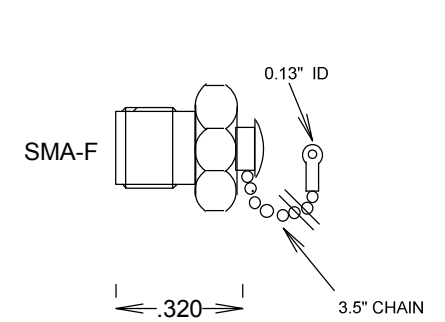

SHORT CIRCUIT 18GHZ SMA-FEMALE

SC2140C, SC2141C

SPECIFICATIONS

ELECTRICAL:

FREQUENCY: 0-18GHZ
REFLECTION: 100% NOMINAL

MECHANICAL:

MATERIAL BODY: STAINLESS STEEL
PLATING: SC2140C Au BODY & CHAIN
PLATING SC2141C PASSIVATED BODY & CHAIN
CENTER CONTACT: BeCu, Au PLATED PER MIL-G-45204
INTERFACE: MIL-STD-348A

SC2140C (Au)

SC2141C (PASS)

FAIRVIEW MICROWAVE INC.

ALLEN, TX 75013 WWW.FAIRVIEWMICROWAVE.COM

TITLE

SHORT CIRCUIT 18GHZ SMA-FEMALE

SIZE	CAGE CODE	DWG NO	REV
A	3FKR5	SC2140C, SC2141C	
SCALE	SHEET		