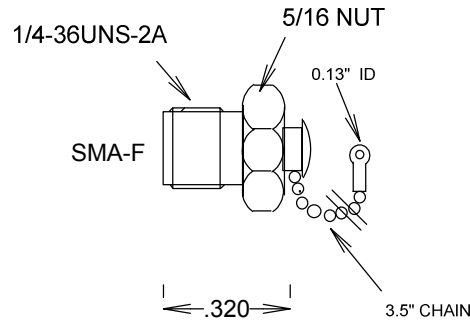

SHORT CIRCUIT 18GHZ SMA-FEMALE

SC2140C, SC2141C

SPECIFICATIONS

ELECTRICAL:

FREQUENCY: 0-18GHZ
REFLECTION: 100% NOMINAL

MECHANICAL:

MATERIAL BODY: STAINLESS STEEL
PLATING: SC2140C Au BODY & CHAIN
PLATING SC2141C PASSIVATED BODY & CHAIN
CENTER CONTACT: BeCu, Au PLATED PER MIL-G-45204
INTERFACE: MIL-STD-348A

SC2140C (Au)

SC2141C (PASS)

FAIRVIEW MICROWAVE INC.

ALLEN, TX 75013 WWW.FAIRVIEWMICROWAVE.COM

TITLE

SHORT CIRCUIT 18GHZ SMA-FEMALE

SIZE	CAGE CODE	DWG NO	REV
A	3FKR5	SC2140C, SC2141C	
SCALE	SHEET		