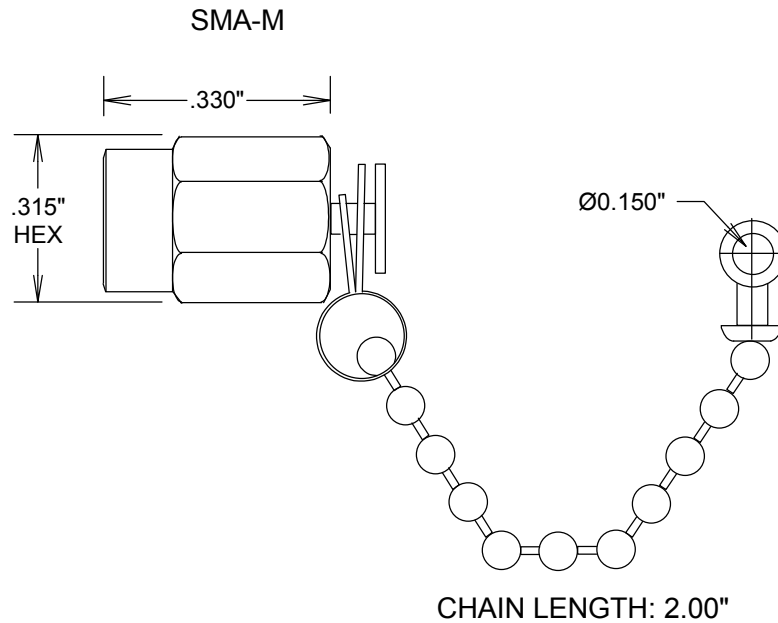

SMA-MALE DUST CAP WITH CHAIN

SC2032

SPECIFICATIONS

MATERIAL BODY: Au PLATED BRASS

FAIRVIEW MICROWAVE INC.

ALLEN, TX 75013 WWW.FAIRVIEWMICROWAVE.COM

TITLE

**SMA-MALE DUST CAP
WITH CHAIN**

SIZE	CAGE CODE	DWG NO	REV
A	3FKR5	SC2032	

SCALE

SHEET