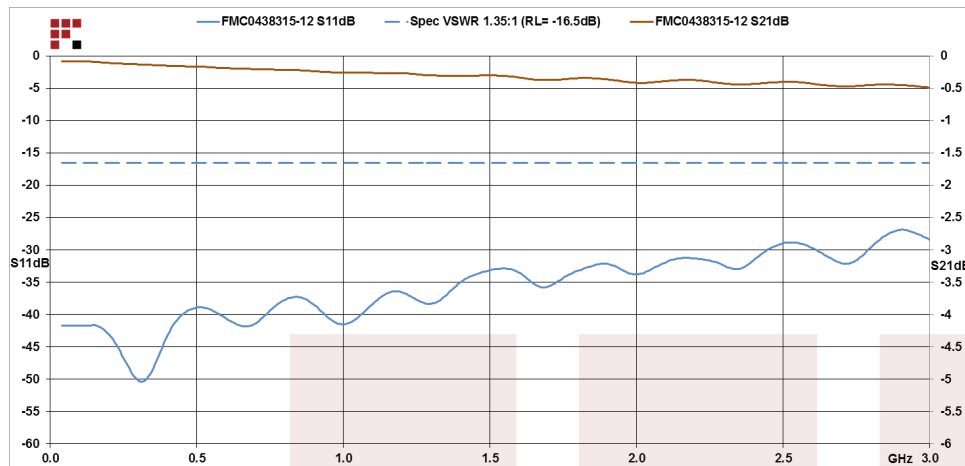

Typical Performance Data

How to Order

Part Number Configuration:

FMC0438315 - xx uu

cm = Centimeters
<blank> = Inches
Length

Example: FMC0438315-12 = 12 inches long cable
FMC0438315-100cm = 100 cm long cable

RA SMA Male to BNC Female Bulkhead Cable RG-316 Coax from Fairview Microwave has same day shipment for domestic and International orders. Our RF, microwave and fiber optic products maintain a 99% availability and are part of the broadest selection in the industry.

Click the following link to obtain additional part information: [RA SMA Male to BNC Female Bulkhead Cable RG-316 Coax FMC0438315-XX](http://www.fairviewmicrowave.com/ra-sma-male-bnc-female-cable-rg316-coax-fmc0438315-xx-p.aspx)

URL: <http://www.fairviewmicrowave.com/ra-sma-male-bnc-female-cable-rg316-coax-fmc0438315-xx-p.aspx>

The information contained in this document is accurate to the best of our knowledge and representative of the part described herein. It may be necessary to make modifications to the part and/or the documentation of the part, in order to implement improvements. Fairview Microwave reserves the right to make such changes as required. Unless otherwise stated, all specifications are nominal. Fairview Microwave does not make any representation or warranty regarding the suitability of the part described herein for any particular purpose, and Fairview Microwave does not assume any liability arising out of the use of any part or documentation.