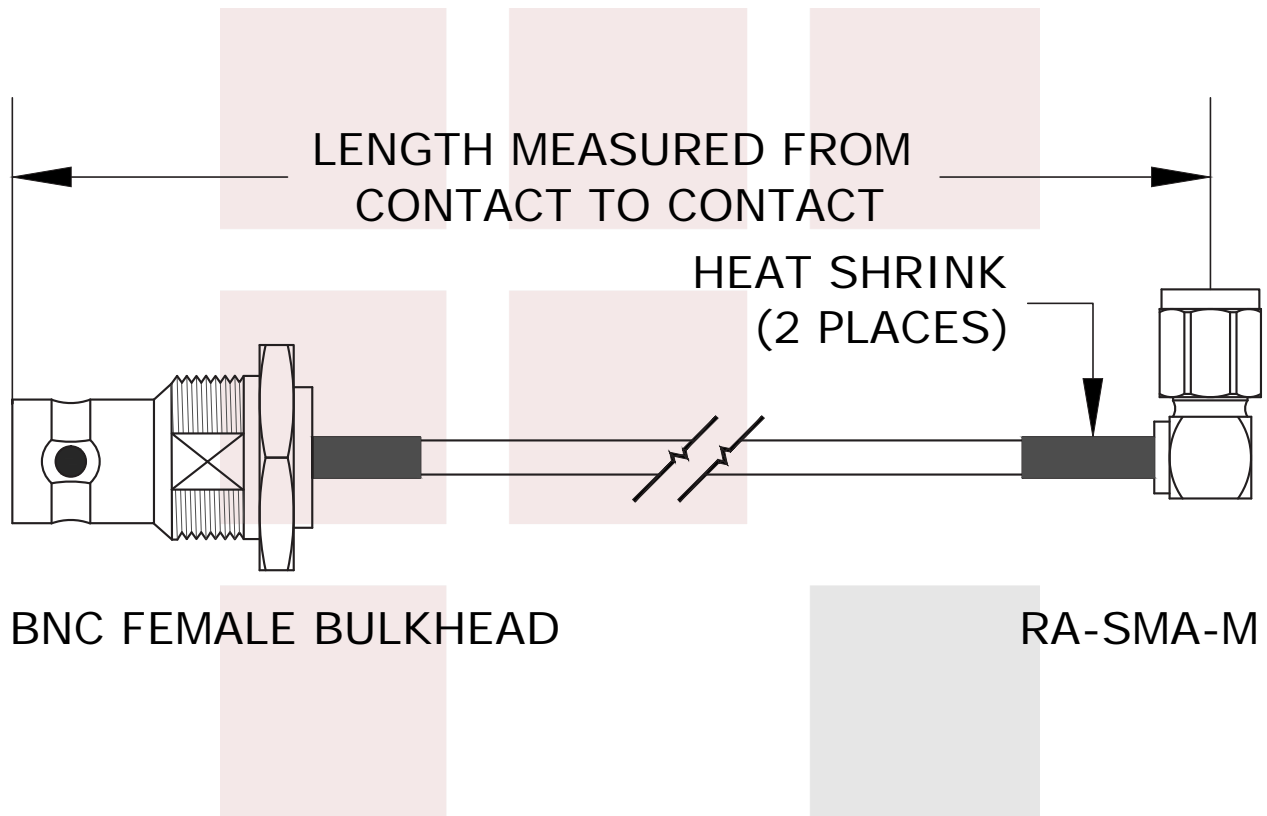

FAIRVIEW MICROWAVE INC. ALLEN, TX 75013 WWW.FAIRVIEWMICROWAVE.COM		NOTES: 1. UNLESS OTHERWISE SPECIFIED ALL DIMENSIONS ARE NOMINAL. 2. ALL SPECIFICATIONS ARE SUBJECT TO CHANGE WITHOUT NOTICE AT ANY TIME. 3. DIMENSIONS ARE IN INCHES [mm].			
TITLE RA SMA Male to BNC Female Bulkhead Cable RG-316 Coax		DWG NO FMC0438315-XX		CAGE CODE 3FKR5	
CAD FILE	102114	SHEET	SCALE	N/A	SIZE A 5568