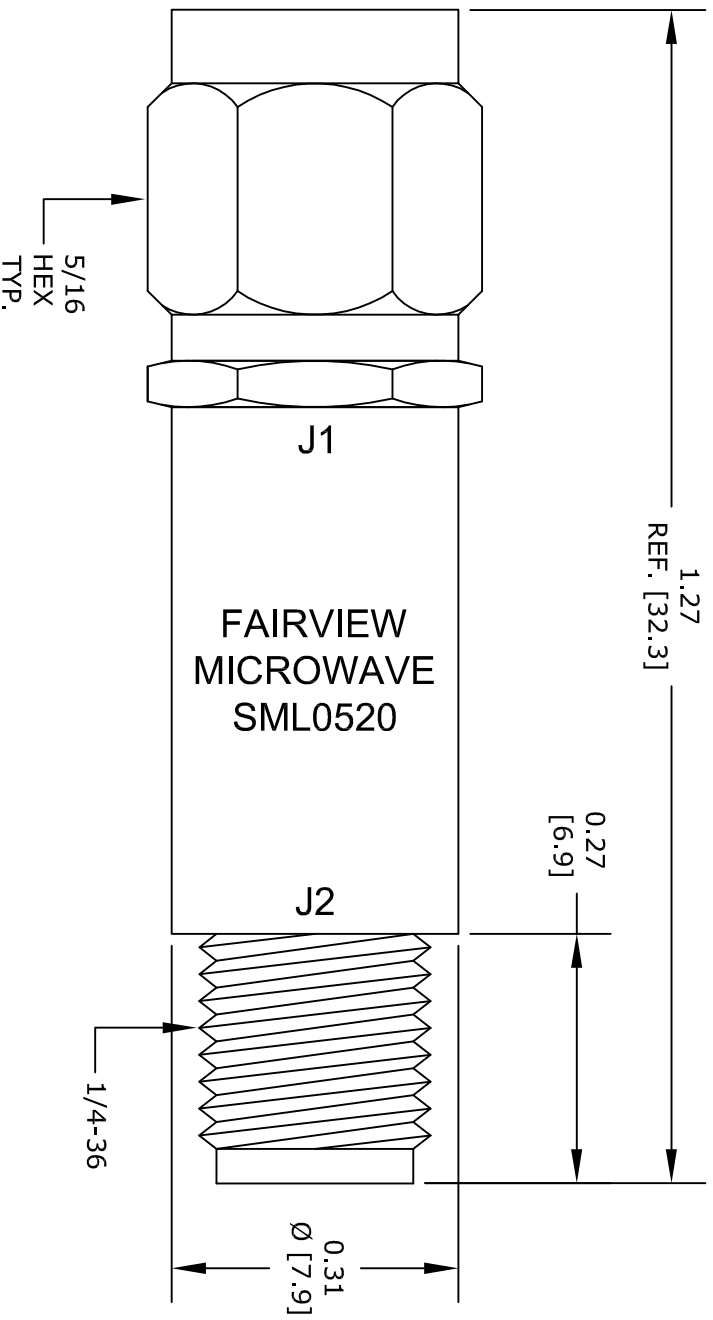

SMA MALE  
RF INPUT

SMA FEMALE  
VIDEO OUTPUT

# FAIRVIEW MICROWAVE INC.

ALLEN, TX 75013 WWW.FAIRVIEWMICROWAVE.COM

NOTES:  
1. UNLESS OTHERWISE SPECIFIED ALL DIMENSIONS ARE NOMINAL.  
2. ALL SPECIFICATIONS ARE SUBJECT TO CHANGE WITHOUT NOTICE AT ANY TIME.  
3. DIMENSIONS ARE IN INCHES [mm].

TITLE		DWG NO		CAGE CODE	
		SML0520		3FKR5	
CAD FILE	072815	SHEET		SCALE	N/A
				SIZE	A
					150