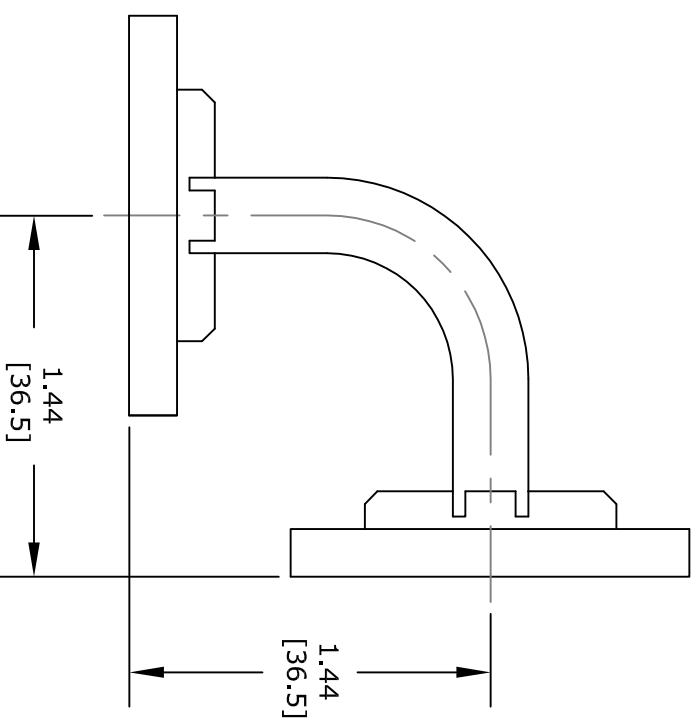

CPR-90	Dimension	Inches	mm
	A	1.600	40.64
	B	1.560	39.62
	C	0.889	22.58
	D	0.266	6.76
	E	0.400	10.16
	F	0.504	12.80
	G	0.900	22.86
	H	1.003	25.48
	I	0.514	13.06
	J	1.139	28.93
	K	1.655	42.04
	L	2.063	52.39

FAIRVIEW MICROWAVE INC.

ALLEN, TX 75013 WWW.FAIRVIEWMICROWAVE.COM

NOTES:
 1. UNLESS OTHERWISE SPECIFIED ALL DIMENSIONS ARE NOMINAL.
 2. ALL SPECIFICATIONS ARE SUBJECT TO CHANGE WITHOUT NOTICE AT ANY TIME.
 3. DIMENSIONS ARE IN INCHES [mm].

TITLE

DWG NO

SMF90EBA

CAGE CODE

3FKR5

CAD FILE

062714

SHEET

SCALE N/A

SIZE A

150