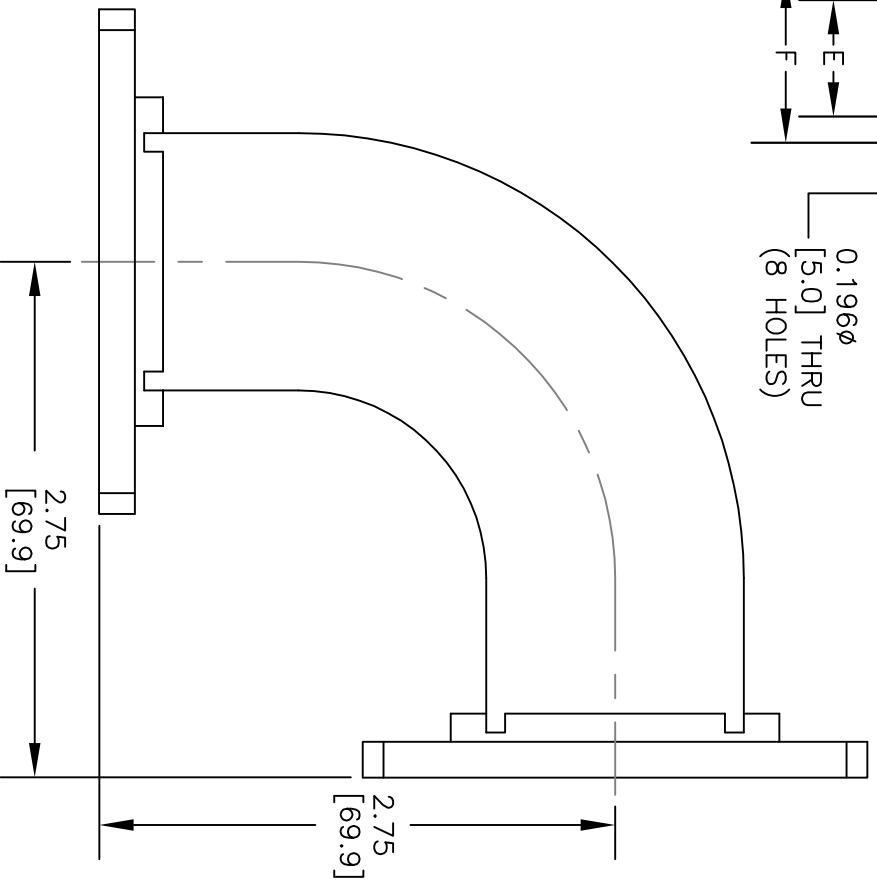

CPR-137G	Inches	mm
Dimension		
A	1.937	49.20
B	1.436	36.47
C	1.029	26.14
D	0.404	10.26
E	0.622	15.80
F	0.872	22.15
G	1.622	41.20
H	1.372	34.85
I	0.654	16.61
J	1.529	38.84
K	2.186	55.52
L	2.687	68.25

FAIRVIEW MICROWAVE INC.

ALLEN, TX 75013 WWW.FAIRVIEWMICROWAVE.COM

NOTES:
 1. UNLESS OTHERWISE SPECIFIED ALL DIMENSIONS ARE NOMINAL.
 2. ALL SPECIFICATIONS ARE SUBJECT TO CHANGE WITHOUT NOTICE AT ANY TIME.
 3. DIMENSIONS ARE IN INCHES [mm].

SCALE N/A

SIZE A

150