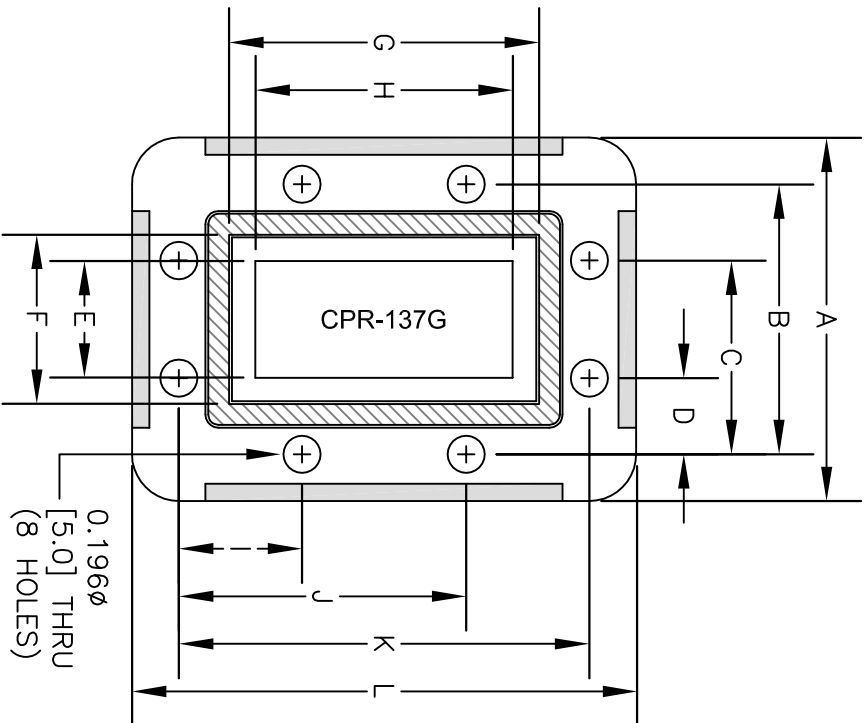

CPR-137G	Inches	mm
Dimension		
A	1.937	49.20
B	1.436	36.47
C	1.029	26.14
D	0.404	10.26
E	0.622	15.80
F	0.872	22.15
G	1.622	41.20
H	1.372	34.85
I	0.654	16.61
J	1.529	38.84
K	2.186	55.52
L	2.687	68.25

FAIRVIEW MICROWAVE INC.

ALLEN, TX 75013 WWW.FAIRVIEWMICROWAVE.COM

NOTES:
 1. UNLESS OTHERWISE SPECIFIED ALL DIMENSIONS ARE NOMINAL.
 2. ALL SPECIFICATIONS ARE SUBJECT TO CHANGE WITHOUT NOTICE AT ANY TIME.
 3. DIMENSIONS ARE IN INCHES [mm].

SCALE N/A

SIZE A

150