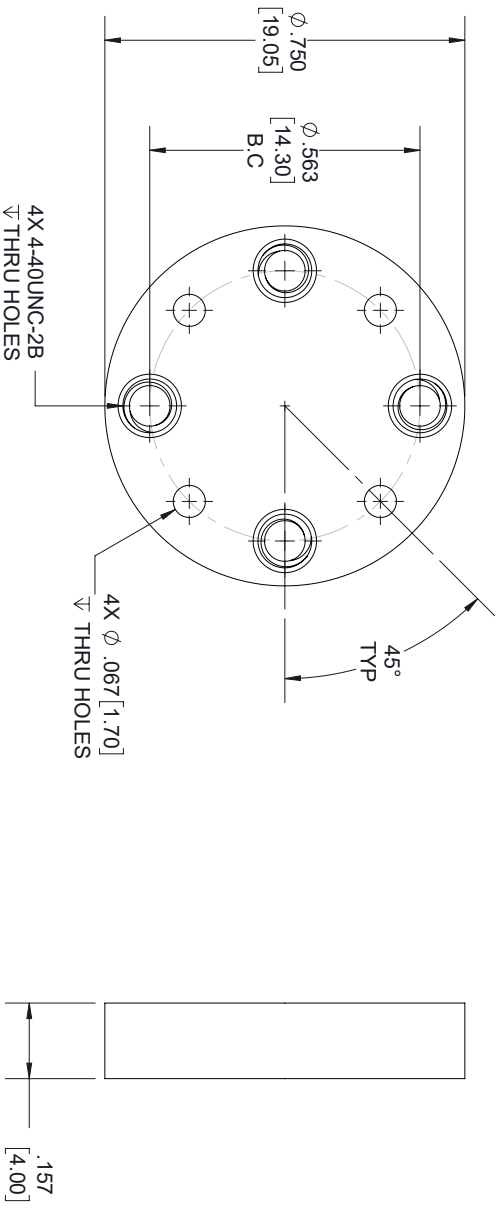

REVISIONS			
REV.	DESCRIPTION	DATE	APPROVED
A	INITIAL RELEASE	1/29/2020	S.PONG

WR-12 WAVEGUIDE
UG-387/U ROUND COVER FLANGE

THESE COMMODITIES, TECHNOLOGY OR SOFTWARE WERE EXPORTED FROM THE UNITED STATES IN ACCORDANCE WITH THE EXPORT ADMINISTRATION REGULATIONS, DIVERSION CONTRARY TO U.S. LAW PROHIBITED.

TITLE

UNLESS OTHERWISE SPECIFIED LEADING DIMENSIONS ARE INCHES DIMENSIONS IN [] ARE MILLIMETERS		THIRD-ANGLE PROJECTION	
TOLERANCES:			
CABLE LENGTH (L) TOLERANCES:		THE INFORMATION AND DESIGN IN THIS DOCUMENT IS THE PROPERTY OF FAIRVIEW MICROWAVE CORPORATION. ALL RIGHTS RESERVED.	
X = ±.2	[.008]	FRACTIONS	L ≤ 12 [305] = +1 [25] / -0
XX = ±.02	[.51]		12 [305] < L ≤ 60 [1524] = +2 [51] / -0
XXX = ±.005	[.13]	ANGLES ± 1°	60 [1524] < L ≤ 120 [3048] = +4 [102] / -0
			120 [3048] < L ≤ 300 [7620] = +6 [152] / -0
			300 [7620] < L = +5%L / -0
ALL DIMENSIONS SHOWN ARE FOR REFERENCE ONLY.	SCALE	1	
SIZE	GAGE CODE	DRAWN BY	ITEM NO.
A	3FKR5	K.DANG	FMW12SP4
			REV
			A