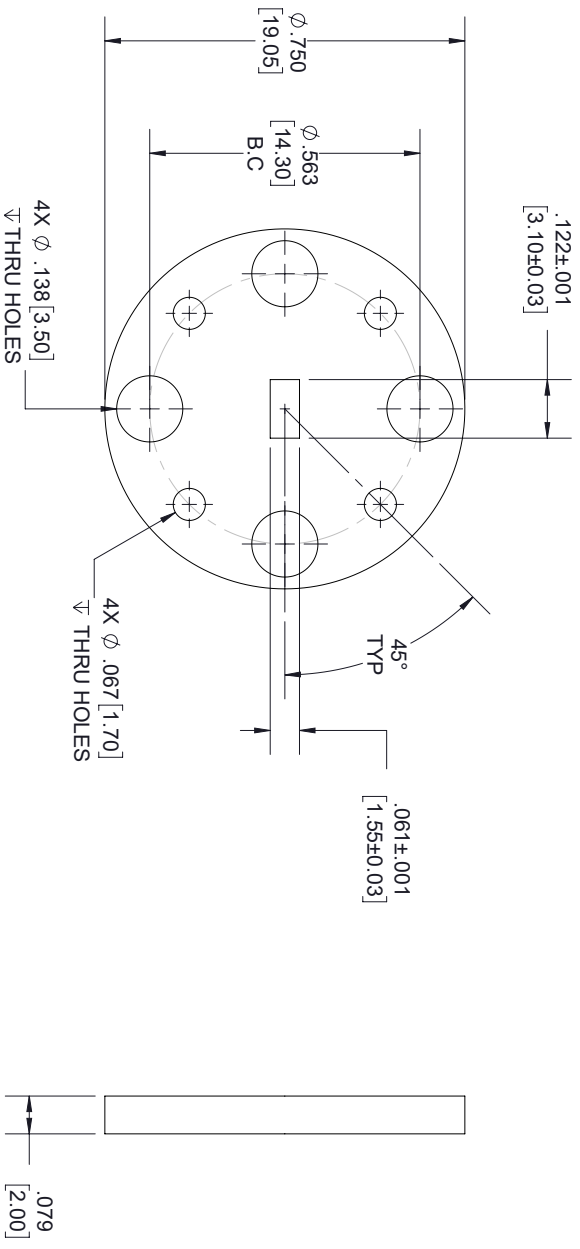

REVISIONS			
REV.	DESCRIPTION	DATE	APPROVED
A	INITIAL RELEASE	1/28/2020	S.PONG

WR-12 WAVEGUIDE
UG-387/U ROUND COVER FLANGE

THESE COMMODITIES, TECHNOLOGY OR SOFTWARE WERE EXPORTED FROM THE UNITED STATES IN ACCORDANCE WITH THE EXPORT ADMINISTRATION REGULATIONS, DIVERSION CONTRARY TO U.S. LAW PROHIBITED.

TITLE

UNLESS OTHERWISE SPECIFIED LEADING DIMENSIONS ARE INCHES DIMENSIONS IN [] ARE MILLIMETERS		THIRD-ANGLE PROJECTION	
TOLERANCES:		THE INFORMATION AND DESIGN IN THIS DOCUMENT IS THE PROPERTY OF FAIRVIEW MICROWAVE CORPORATION. ALL RIGHTS RESERVED.	
FRACTIONS ± 1/32		SCALE	
X = ± 2 [5.08] XX = ± 0.02 [51] XXX = ± 0.005 [.13]		SHEET 1 OF 1	
CABLE LENGTH (L) TOLERANCES:		REV A	
L ≤ 12 [305] = +1 [25] / -0		N/A	
12 [305] < L ≤ 60 [1524] = +2 [51] / -0			
60 [1524] < L ≤ 120 [3048] = +4 [102] / -0			
120 [3048] < L ≤ 300 [7620] = +6 [152] / -0			
300 [7620] < L = +5%L / -0			
ALL DIMENSIONS SHOWN ARE FOR REFERENCE ONLY.			
SIZE	GAGE CODE	DRAWN BY	ITEM NO.
A	3FKR5	K.DANG	FMW12FS2