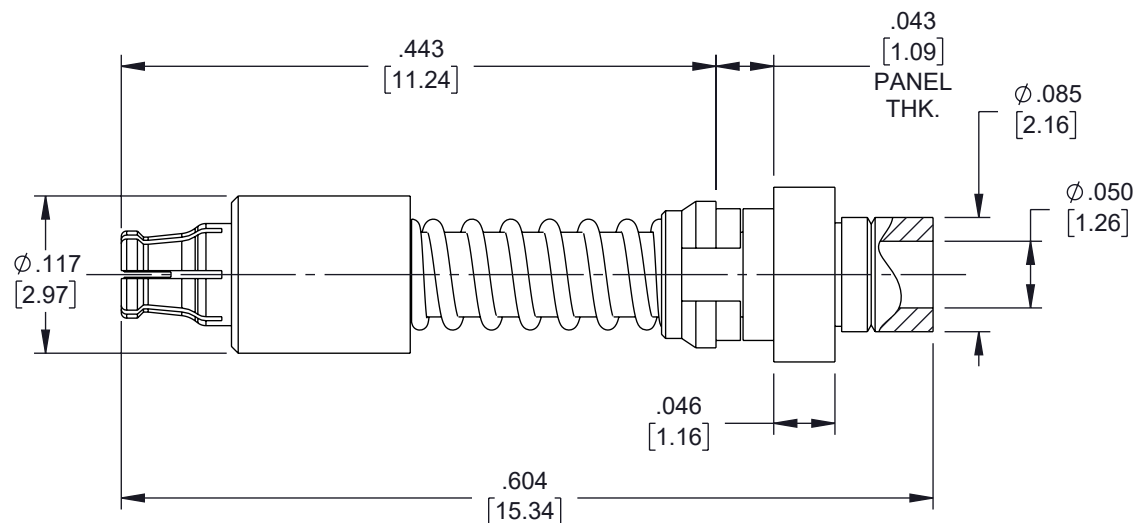

B

A

A

FITS IN CAVITIES THAT ACCEPT
FLOAT MOUNTED VITA 67.3 CONNECTORS
SEE VITA 67.3 MODULES

UNLESS OTHERWISE SPECIFIED
LEADING DIMENSIONS ARE INCHES
DIMENSIONS IN [] ARE MILLIMETERS

TOLERANCES:
X = ±.2 [5] | FRACTIONS ± 1/32
.XX = ±.02 [0.5] | ANGLES ± 1°
.XXX = ±.005 [0.13]