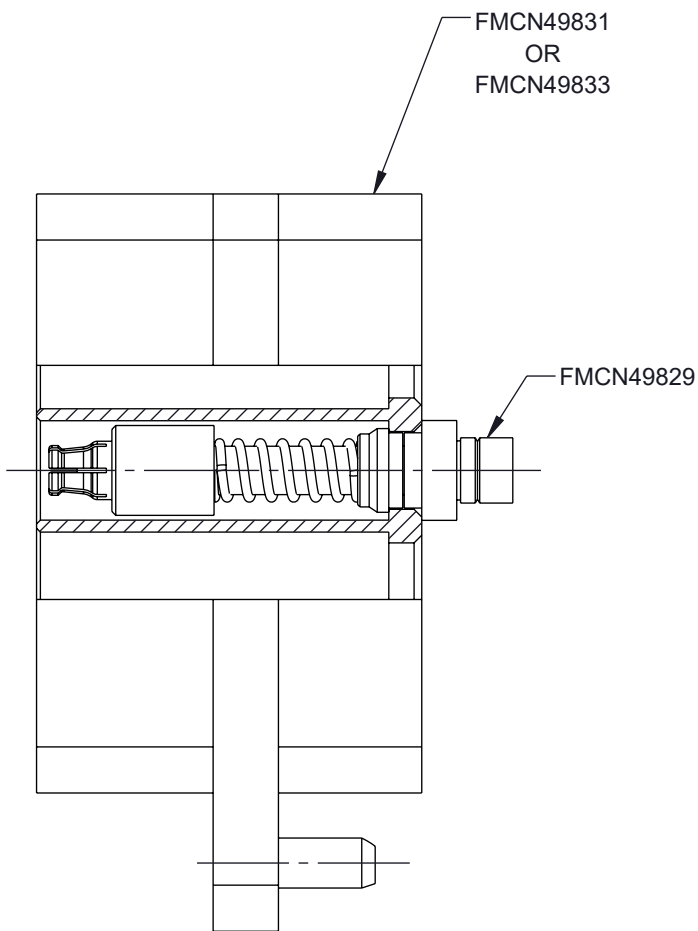

SIZE	CAGE CODE	DRAWN BY	ITEM NO.	REV
A	3FKR5	LNAGARAJ	FMCN49829	B

6

5

4

3

2

1

6 5 4 3 2 1

STRIPPING DIMENSIONS

ASSEMBLY PROCEDURES:

1. STRIP CABLE AS SHOWN. DO NOT NICK INNER CONDUCTOR.
2. INSERT CABLE THRU ADAPTER UNTIL IT BOTTOMS, SOLDER

F
E
D
C
B
A

F
E
D
C
B
A

THE INFORMATION CONTAINED IN THIS DRAWING IS THE SOLE PROPERTY OF INFINITE ELECTRONICS, INC. ANY REPRODUCTION IN PART OR WHOLE WITHOUT THE WRITTEN PERMISSION OF INFINITE ELECTRONICS, INC. IS PROHIBITED. THESE COMMODITIES, TECHNOLOGY OR SOFTWARE WERE EXPORTED FROM THE UNITED STATES IN ACCORDANCE WITH THE EXPORT ADMINISTRATION REGULATIONS. DIVERSION CONTRARY TO U.S. LAW PROHIBITED.

ALL DIMENSIONS ARE FOR REFERENCE ONLY AND SUBJECT TO CHANGE WITHOUT NOTICE UN-DIMENSIONED/NON-CRITICAL FEATURES MAY VARY IN SIZE AND LOCATION COLORS MAY VARY

<p>Fairview Microwave an INFINIT@ brand</p>		<p>INTERPRET ALL DIMENSIONS AND TOLERANCES PER ASME Y14.5</p>	
<p>Website: www.FairviewMicrowave.com Phone: 1.800.715.4396 1.972.649.6678</p>		<p>SCALE NONE</p>	<p>SHEET 2 OF 2</p>
<p>DESCRIPTION SMPS FEMALE VITA 67.3 BACKPLANE CONTACT FOR .047 CABLE</p>			
<p>SIZE A</p>	<p>CAGE CODE 3FKR5</p>	<p>DRAWN BY LNAGARAJ</p>	<p>ITEM NO. FMCN49829</p>
			<p>REV B</p>