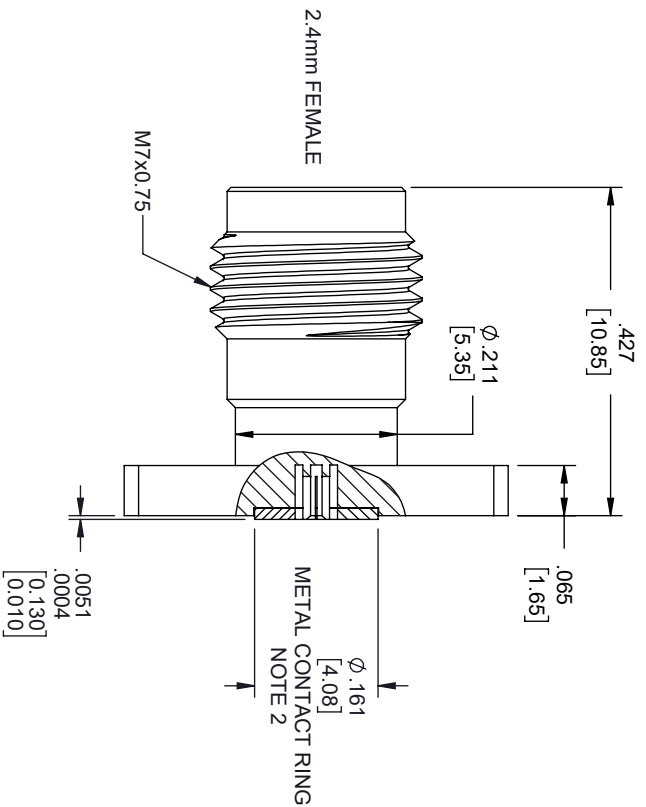

REVISIONS			
REV.	DESCRIPTION	DATE	APPROVED
A	INITIAL RELEASE	04/03/2020	S. ELLIS

- NOTES:
- FEMALE CONTACT ACCEPTS PIN SIZE Ø.015 [0.38] T. .071 [1.80] MAX.
 - SEPARATE METAL CONTACT RING.

THESE COMMODITIES, TECHNOLOGY OR SOFTWARE WERE EXPORTED FROM THE UNITED STATES IN ACCORDANCE WITH THE EXPORT ADMINISTRATION REGULATIONS, DIVERSION CONTRARY TO U.S. LAW PROHIBITED.

TITLE

UNLESS OTHERWISE SPECIFIED LEADING DIMENSIONS ARE INCHES DIMENSIONS IN [] ARE MILLIMETERS				THIRD-ANGLE PROJECTION	
TOLERANCES:				THE INFORMATION AND DESIGN IN THIS DOCUMENT IS THE PROPERTY OF FAIRVIEW MICROWAVE CORPORATION. ALL RIGHTS RESERVED.	
DIMENSIONS IN []		CABLE LENGTH (L) TOLERANCES:		SHEET	
X = ±.2 [5.08]		L ≤ 12 [305] = ±1 [25] / -0		OF	
XX = ±.02 [.51]		12 [305] < L ≤ 60 [1524] = ±2 [51] / -0		1	
XXX = ±.005 [.13]		60 [1524] < L ≤ 120 [3048] = ±4 [102] / -0		1	
		120 [3048] < L ≤ 300 [7620] = ±6 [152] / -0			
		300 [7620] < L = +5% / -0			
SIZE	GAGE CODE	DRAWN BY	ITEM NO.	SCALE	REV
A	3FKRS	DZINN	FMCN1674	N/A	A