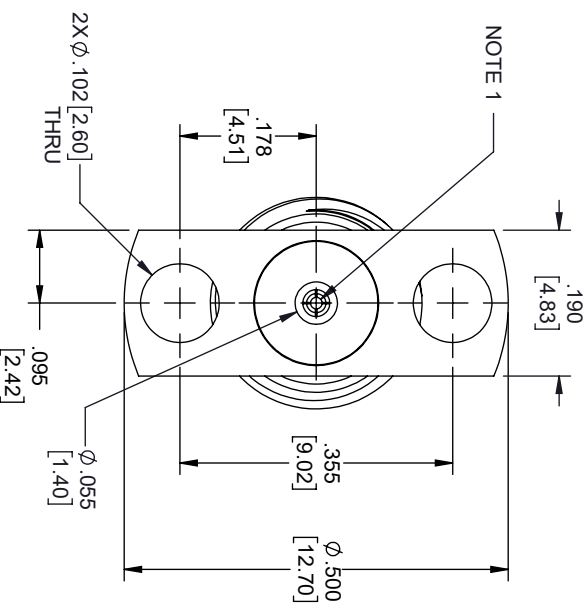

REVISIONS			
REV.	DESCRIPTION	DATE	APPROVED
A	INITIAL RELEASE	04/03/2020	S. ELLIS

- NOTES:
- FEMALE CONTACT ACCEPTS PIN SIZE Ø.015 [0.38] T. .071 [1.80] MAX.
 - SEPARATE METAL CONTACT RING.

THESE COMMODITIES, TECHNOLOGY OR SOFTWARE WERE EXPORTED FROM THE UNITED STATES IN ACCORDANCE WITH THE EXPORT ADMINISTRATION REGULATIONS, DIVERSION CONTRARY TO U.S. LAW PROHIBITED.

TITLE

UNLESS OTHERWISE SPECIFIED LEADING DIMENSIONS ARE INCHES DIMENSIONS IN [] ARE MILLIMETERS				THIRD-ANGLE PROJECTION	
TOLERANCES:				THE INFORMATION AND DESIGN IN THIS DOCUMENT IS THE PROPERTY OF FAIRVIEW MICROWAVE CORPORATION. ALL RIGHTS RESERVED.	
DIMENSIONS IN []		CABLE LENGTH (L) TOLERANCES:		SHEET	
X = ±.2 [5.08]		L ≤ 12 [305] = ±1 [25] / -0		OF	
XX = ±.02 [.51]		12 [305] < L ≤ 60 [1524] = ±2 [51] / -0		1	
XXX = ±.005 [.13]		60 [1524] < L ≤ 120 [3048] = ±4 [102] / -0		1	
		120 [3048] < L ≤ 300 [7620] = ±6 [152] / -0			
		300 [7620] < L = +5% / -0			
SIZE	GAGE CODE	DRAWN BY	ITEM NO.	SCALE	REV
A	3FKRS	DZINN	FMCN1674	N/A	A