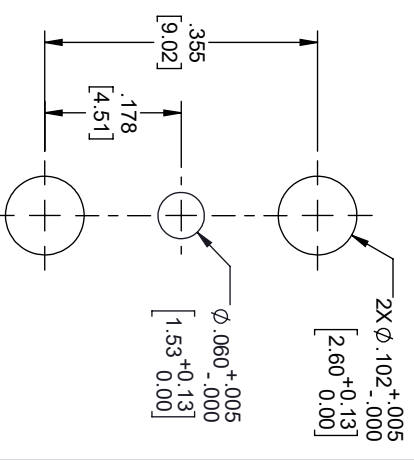

REVISIONS			
REV.	DESCRIPTION	DATE	APPROVED
A	INITIAL RELEASE	04/03/2020	S. ELLIS

- NOTES:
- FEMALE CONTACT ACCEPTS PIN SIZE Ø.015 [0.38] T. .071 [1.80] MAX.
 - SEPARATE METAL CONTACT RING.

THESE COMMODITIES, TECHNOLOGY OR SOFTWARE WERE EXPORTED FROM THE UNITED STATES IN ACCORDANCE WITH THE EXPORT ADMINISTRATION REGULATIONS, DIVERSION CONTRARY TO U.S. LAW PROHIBITED.

TITLE

UNLESS OTHERWISE SPECIFIED LEADING DIMENSIONS ARE INCHES DIMENSIONS IN [] ARE MILLIMETERS				THIRD-ANGLE PROJECTION	
TOLERANCES:				THE INFORMATION AND DESIGN IN THIS DOCUMENT IS THE PROPERTY OF FAIRVIEW MICROWAVE CORPORATION. ALL RIGHTS RESERVED.	
DIMENSIONS IN []		CABLE LENGTH (L) TOLERANCES:		SHEET	
X = ±.2 [5.08]		L ≤ 12 [305] = ±1 [25] / -0		OF	
XX = ±.02 [.51]		12 [305] < L ≤ 60 [1524] = ±2 [51] / -0		1	
XXX = ±.005 [.13]		60 [1524] < L ≤ 120 [3048] = ±4 [102] / -0		1	
		120 [3048] < L ≤ 300 [7620] = ±6 [152] / -0			
		300 [7620] < L = +5% / -0			
SIZE	GAGE CODE	DRAWN BY	ITEM NO.	SCALE	REV
A	3FKRS	DZINN	FMCN1674	N/A	A