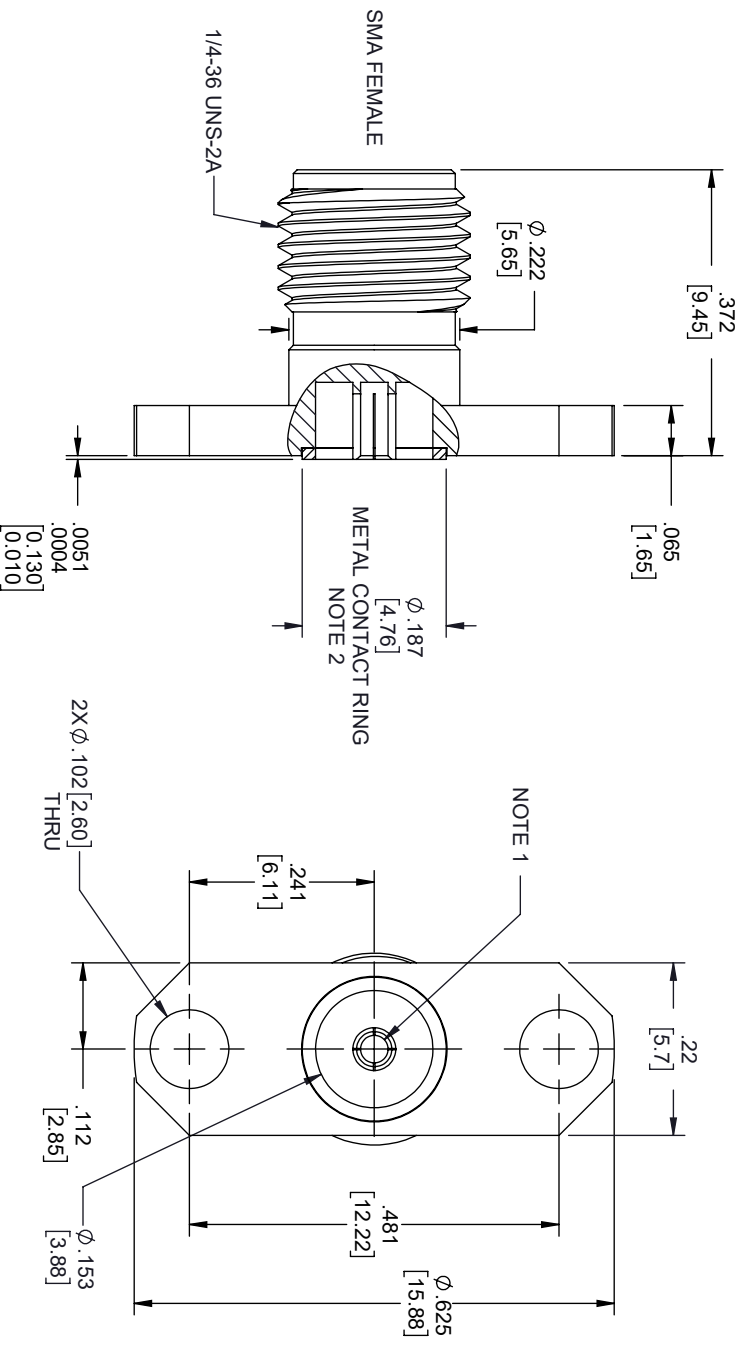

REVISIONS			
REV.	DESCRIPTION	DATE	APPROVED
A	INITIAL RELEASE	04/06/2020	S. ELLIS

- NOTES:
- FEMALE CONTACT ACCEPTS PIN SIZE  $\phi$ .036 [0.91] T.100 [2.55] MAX.
  - SEPARATE METAL CONTACT RING (PASSIVATED).

THESE COMMODITIES, TECHNOLOGY OR SOFTWARE WERE EXPORTED FROM THE UNITED STATES IN ACCORDANCE WITH THE EXPORT ADMINISTRATION REGULATIONS, DIVERSION CONTRARY TO U.S. LAW PROHIBITED.

TITLE

UNLESS OTHERWISE SPECIFIED LEADING DIMENSIONS ARE INCHES		THIRD-ANGLE PROJECTION	
DIMENSIONS IN [ ] ARE MILLIMETERS			
TOLERANCES:		THE INFORMATION AND DESIGN IN THIS DOCUMENT IS THE PROPERTY OF FAIRVIEW MICROWAVE CORPORATION. ALL RIGHTS RESERVED.	
CABLE LENGTH (L) TOLERANCES:		SHEET 1 OF 1	
X = +.2	[.008]	FRACTIONS	L ≤ 12 [305] = +1 [25] / -0
XX = +.02	[.51]	±.192	12 [305] < L ≤ 60 [1524] = +2 [51] / -0
XXX = +.005	[.13]	ANGLES ± 1°	60 [1524] < L ≤ 120 [3048] = +4 [102] / -0
			120 [3048] < L ≤ 300 [7620] = +6 [152] / -0
			300 [7620] < L = +5% / -0

ALL DIMENSIONS SHOWN ARE FOR REFERENCE ONLY.				SCALE	N/A
SIZE	GAGE CODE	DRAWN BY	ITEM NO.	REV	REV
A	3FKRS	DZINN	FMCN1639		A