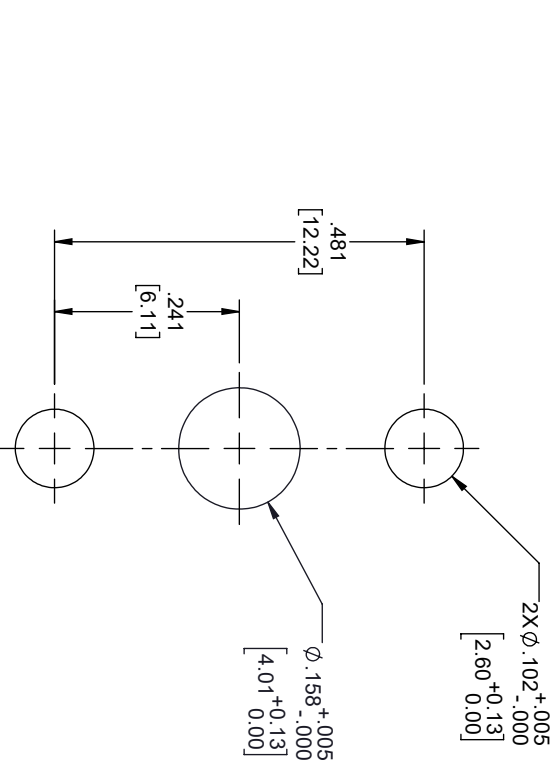

REVISIONS			
REV.	DESCRIPTION	DATE	APPROVED
A	INITIAL RELEASE	04/06/2020	S. ELLIS

- NOTES:
- FEMALE CONTACT ACCEPTS PIN SIZE  $\phi$ .036 [0.91] T.100 [2.55] MAX.
  - SEPARATE METAL CONTACT RING (PASSIVATED).

THESE COMMODITIES, TECHNOLOGY OR SOFTWARE WERE EXPORTED FROM THE UNITED STATES IN ACCORDANCE WITH THE EXPORT ADMINISTRATION REGULATIONS, DIVERSION CONTRARY TO U.S. LAW PROHIBITED.

TITLE

UNLESS OTHERWISE SPECIFIED LEADING DIMENSIONS ARE INCHES		THIRD-ANGLE PROJECTION	
DIMENSIONS IN [ ] ARE MILLIMETERS			
TOLERANCES:		THE INFORMATION AND DESIGN IN THIS DOCUMENT IS THE PROPERTY OF FAIRVIEW MICROWAVE CORPORATION. ALL RIGHTS RESERVED.	
CABLE LENGTH (L) TOLERANCES:		SHEET 1 OF 1	
X = +.2	[.008]	FRACTIONS	L ≤ 12 [305] = +1 [25] / -0
XX = +.02	[.51]	±.192	12 [305] < L ≤ 60 [1524] = +2 [51] / -0
XXX = +.005	[.13]	ANGLES ± 1°	60 [1524] < L ≤ 120 [3048] = +4 [102] / -0
			120 [3048] < L ≤ 300 [7620] = +6 [152] / -0
			300 [7620] < L = +5% / -0

ALL DIMENSIONS SHOWN ARE FOR REFERENCE ONLY.				SCALE	N/A
SIZE	GAGE CODE	DRAWN BY	ITEM NO.	REV	REV
A	3FKRS	DZINN	FMCN1639		A