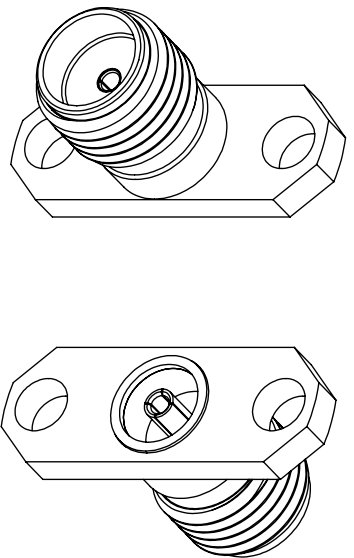

REVISIONS			
REV.	DESCRIPTION	DATE	APPROVED
A	INITIAL RELEASE	04/06/2020	S. ELLIS

- NOTES:
- FEMALE CONTACT ACCEPTS PIN SIZE  $\phi$ .036 [0.91] T.100 [2.55] MAX.
  - SEPARATE METAL CONTACT RING (PASSIVATED).

THESE COMMODITIES, TECHNOLOGY OR SOFTWARE WERE EXPORTED FROM THE UNITED STATES IN ACCORDANCE WITH THE EXPORT ADMINISTRATION REGULATIONS, DIVERSION CONTRARY TO U.S. LAW PROHIBITED.

TITLE

UNLESS OTHERWISE SPECIFIED LEADING DIMENSIONS ARE INCHES		THIRD-ANGLE PROJECTION	
DIMENSIONS IN [ ] ARE MILLIMETERS			
TOLERANCES:		THE INFORMATION AND DESIGN IN THIS DOCUMENT IS THE PROPERTY OF FAIRVIEW MICROWAVE CORPORATION. ALL RIGHTS RESERVED.	
CABLE LENGTH (L) TOLERANCES:		SHEET 1 OF 1	
X = +.2	[.008]	FRACTIONS	L ≤ 12 [305] = +1 [25] / -0
XX = +.02	[.51]	±.192	12 [305] < L ≤ 60 [1524] = +2 [51] / -0
XXX = +.005	[.13]	ANGLES ± 1°	60 [1524] < L ≤ 120 [3048] = +4 [102] / -0
			120 [3048] < L ≤ 300 [7620] = +6 [152] / -0
			300 [7620] < L = +5% / -0

ALL DIMENSIONS SHOWN ARE FOR REFERENCE ONLY.				SCALE	N/A
SIZE	GAGE CODE	DRAWN BY	ITEM NO.	REV	REV
A	3FKRS	DZINN	FMCN1639		A