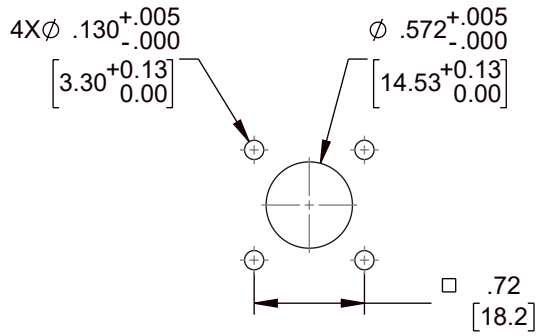

B

A

A

LENGTH  
SEE NOTE 3

.77  
[19.4]

2X HEAT SHRINK

RG 213HV  
COAX CABLE

.32  
[8.2]  
MAX PANEL

20KV MALE  
CONNECTOR

LABEL  
SEE NOTE 1

MHV FEMALE  
CONNECTOR

WWW.FAIRVIEWMICROWAVE.COM  
FMXXXXXX

RECOMMENDED  
MOUNTING HOLE  
PATTERN

NOTES:

- CABLE ASSEMBLY LENGTH LABEL PLACEMENT:  
36 INCHES OR LESS, ONE LABEL APPROXIMATELY CENTERED.  
LONGER THAN 36 INCHES, TWO LABELS APPROXIMATELY 6 INCHES FROM EACH CONNECTOR.
- CABLE ASSEMBLY SHALL BE TESTED FOR CONTINUITY.
- CABLE ASSEMBLY LENGTH DETERMINED BY ITEM PN AND DESCRIPTION.

UNLESS OTHERWISE SPECIFIED LEADING DIMENSIONS ARE INCHES DIMENSIONS IN [ ] ARE MILLIMETERS	
TOLERANCES:	
X = ±.2 [5]	FRACTIONS ± 1/32
XX = ±.02 [0.5]	ANGLES ± 1°
.XXX = ±.005 [0.13]	
CABLE LENGTH TOLERANCES:	
≤12 [305]	= +1 [25] / -0
>12 [305] ≤ 60 [1524]	= +2 [51] / -0
>60 [1524] ≤ 120 [3048]	= +4 [102] / -0
>120 [3048] ≤ 300 [7620]	= +6 [152] / -0
>300 [7620]	= +5% / -0
ALL DIMENSIONS ARE FOR REFERENCE ONLY AND SUBJECT TO CHANGE WITHOUT NOTICE UN-DIMENSIONED/NON-CRITICAL FEATURES MAY VARY IN SIZE AND LOCATION COLORS MAY VARY	