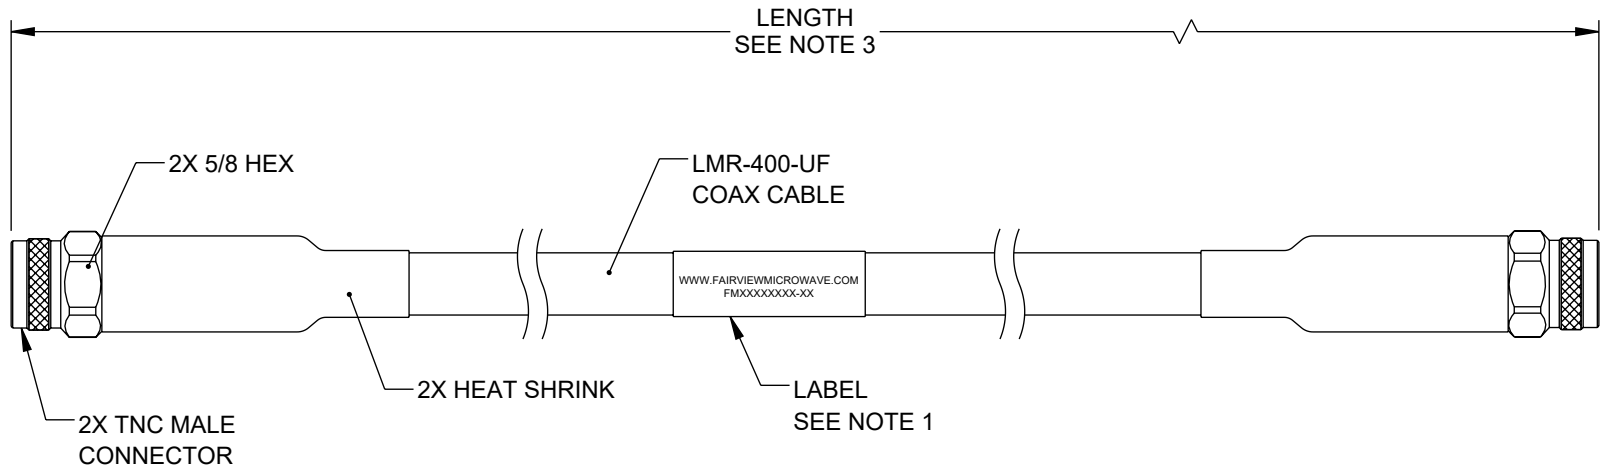

6 5 4 3 2 1

REVISION					
ZONE	REV	DESCRIPTION	DATE	CHANGED BY	APPROVED
	A	INITIAL RELEASE	11/05/2024	KGLEBOVA	AGANWANI

**NOTES:**

- CABLE ASSEMBLY LENGTH LABEL PLACEMENT: CABLES 36 INCHES OR LESS, ONE LABEL APPROXIMATELY CENTERED. LONGER THAN 36 INCHES, TWO LABELS APPROXIMATELY 6 INCHES FROM EACH CONNECTOR.
- CABLE ASSEMBLY SHALL BE TESTED FOR CONTINUITY.
- CABLE ASSEMBLY LENGTH DETERMINED BY ITEM P/N AND DESCRIPTION.

UNLESS OTHERWISE SPECIFIED LEADING DIMENSIONS ARE INCHES DIMENSIONS IN [ ] ARE MILLIMETERS	
TOLERANCES:	
X = ±.2 [5]	FRACTIONS ± 1/32
.XX = ±.02 [0.5]	ANGLES ± 1°
.XXX = ±.005 [0.13]	
CABLE LENGTH TOLERANCES:	
≤12 [305]	= +1 [25] / -0
>12 [305] ≤ 60 [1524]	= +2 [51] / -0
>60 [1524] ≤ 120 [3048]	= +4 [102] / -0
>120 [3048] ≤ 300 [7620]	= +6 [152] / -0
>300 [7620]	= +5% / -0
ALL DIMENSIONS ARE FOR REFERENCE ONLY AND SUBJECT TO CHANGE WITHOUT NOTICE UN-DIMENSIONED/NON-CRITICAL FEATURES MAY VARY IN SIZE AND LOCATION COLORS MAY VARY	

<p><b>Fairview Microwave</b> an INFINIT@ brand</p> <p>Website: <a href="http://www.FairviewMicrowave.com">www.FairviewMicrowave.com</a> Phone: 1.800.715.4396   1.972.649.6678</p>	<p>INTERPRET ALL DIMENSIONS AND TOLERANCES PER ASME Y14.5</p>										
	<table border="1"> <tr> <th>SCALE</th> <th>SHEET</th> </tr> <tr> <td>NONE</td> <td>1 OF 1</td> </tr> </table>	SCALE	SHEET	NONE	1 OF 1						
SCALE	SHEET										
NONE	1 OF 1										
<p>DESCRIPTION</p> <p><b>TNC MALE TO TNC MALE CABLE USING LMR-400-UF COAX WITH HEATSHRINK</b></p>											
<table border="1"> <tr> <th>SIZE</th> <th>CAGE CODE</th> <th>DRAWN BY</th> <th>ITEM NO.</th> <th>REV</th> </tr> <tr> <td>A</td> <td>3FKR5</td> <td>KGLEBOVA</td> <td>FMCA100207</td> <td>A</td> </tr> </table>	SIZE	CAGE CODE	DRAWN BY	ITEM NO.	REV	A	3FKR5	KGLEBOVA	FMCA100207	A	
SIZE	CAGE CODE	DRAWN BY	ITEM NO.	REV							
A	3FKR5	KGLEBOVA	FMCA100207	A							