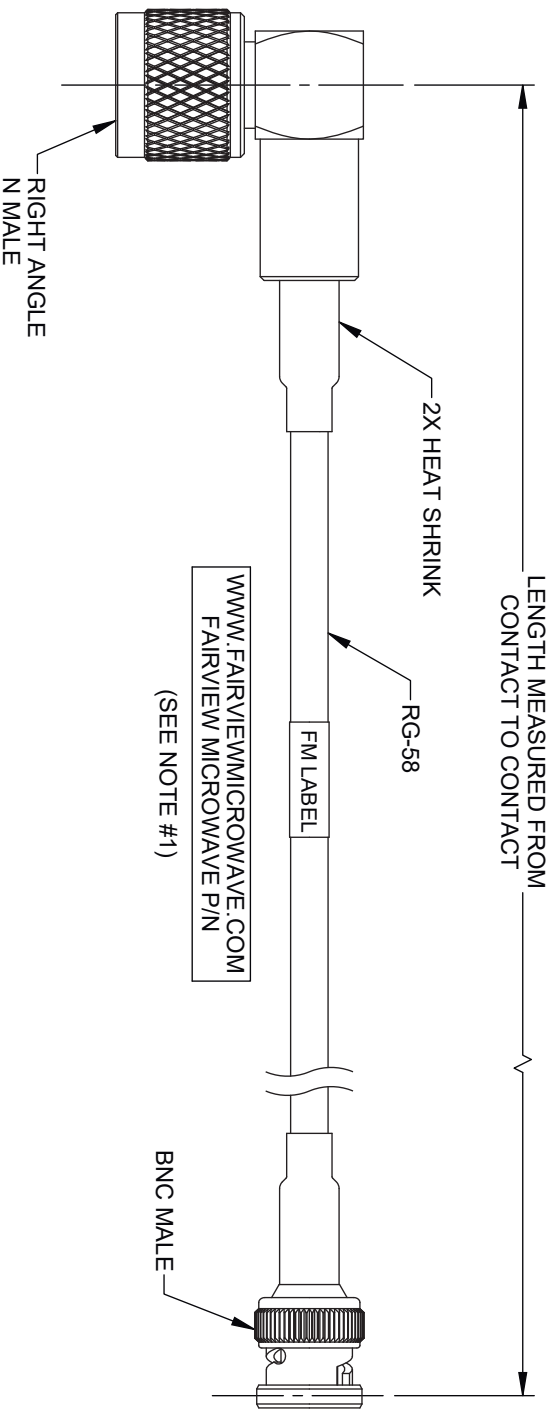

REVISIONS			
REV.	DESCRIPTION	DATE	APPROVED
B	UPDATE HEATSHRINK	1/10/22	SRAUTUS

- NOTES:
- CABLES 36" AND UNDER HAVE 1 LABEL CENTERED. CABLES OVER 36" HAVE 2 LABELS, ONE AT EACH END 6.0" FROM THE END OF THE CONNECTOR.

THESE COMMODITIES, TECHNOLOGY OR SOFTWARE WERE EXPORTED FROM THE UNITED STATES IN ACCORDANCE WITH THE EXPORT ADMINISTRATION REGULATIONS, DIVERSION CONTRARY TO U.S. LAW PROHIBITED.

TITLE

UNLESS OTHERWISE SPECIFIED LEADING DIMENSIONS ARE INCHES DIMENSIONS IN [] ARE MILLIMETERS		THIRD-ANGLE PROJECTION	
TOLERANCES:		THE INFORMATION AND DESIGN IN THIS DOCUMENT IS THE PROPERTY OF FAIRVIEW MICROWAVE CORPORATION. ALL RIGHTS RESERVED.	
X = ±.2 [.008]	FRACTIONS ± 1/32	L ± 1/2 [0.063] = +1 [25] / -0	1
XX = ±.02 [.51]	± 1/32	12 [305] < L ≤ 60 [1524] = +2 [51] / -0	OF
XXX = ±.005 [.13]	ANGLES ± 1°	60 [1524] < L ≤ 120 [3048] = +4 [102] / -0	1
		120 [3048] < L ≤ 300 [7620] = +6 [152] / -0	
		300 [7620] < L = +5% / -0	
ALL DIMENSIONS SHOWN ARE FOR REFERENCE ONLY.	SCALE	N/A	
SIZE A	DRAWN BY DMAY	ITEM NO. FMC00159	REV B
GAGE CODE 3FKRS			