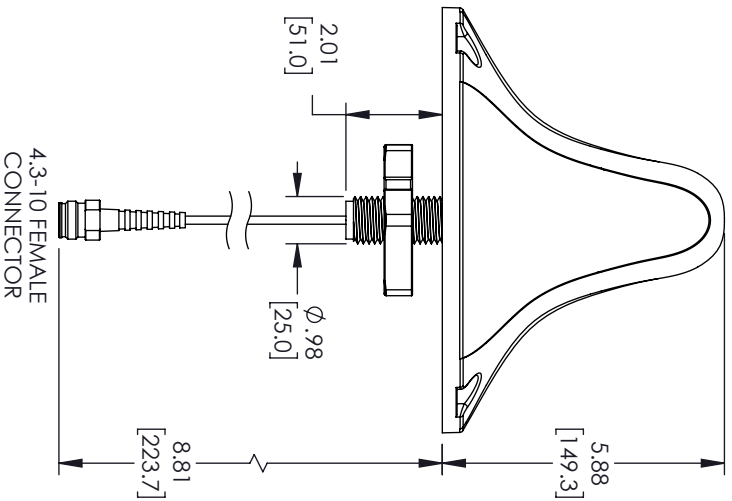

REVISIONS			
REV.	DESCRIPTION	DATE	APPROVED
A	INITIAL RELEASE	04/21/2021	KHIE TPAS

- NOTES:
1. LABEL PER ILS-100-03 (FOR INTERNAL REFERENCE ONLY)
LABEL LOCATION FOR REFERENCE ONLY.

THESE COMMODITIES, TECHNOLOGY OR SOFTWARE WERE EXPORTED FROM THE UNITED STATES IN ACCORDANCE WITH THE EXPORT ADMINISTRATION REGULATIONS, DIVERSION CONTRARY TO U.S. LAW PROHIBITED.

TITLE

UNLESS OTHERWISE SPECIFIED LEADING DIMENSIONS ARE INCHES DIMENSIONS IN [] ARE MILLIMETERS				THIRD-ANGLE PROJECTION	
TOLERANCES:					
FRACTIONS		CABLE LENGTH (L) TOLERANCES:		THE INFORMATION AND DESIGN IN THIS DOCUMENT IS THE PROPERTY OF FAIRVIEW MICROWAVE CORPORATION. ALL RIGHTS RESERVED.	
X = ±.2	[.008]	L ≤ 12	B065 = +1 [25] / -0	OF	
XX = ±.02	[.51]	12 [305] < L ≤ 60	[1524] = +2 [51] / -0	1	
XXX = ±.005	[.13]	60 [1524] < L ≤ 120	[3048] = +4 [102] / -0	1	
		120 [3048] < L ≤ 300	[7620] = +6 [192] / -0	1	
		300 [7620] < L	= +5% / -0	1	
ALL DIMENSIONS SHOWN ARE FOR REFERENCE ONLY.				SCALE	N/A
SIZE	GAGE CODE	DRAWN BY	ITEM NO.	REV	REV
A	3FKRS	DZINN	FMS1225	A	A