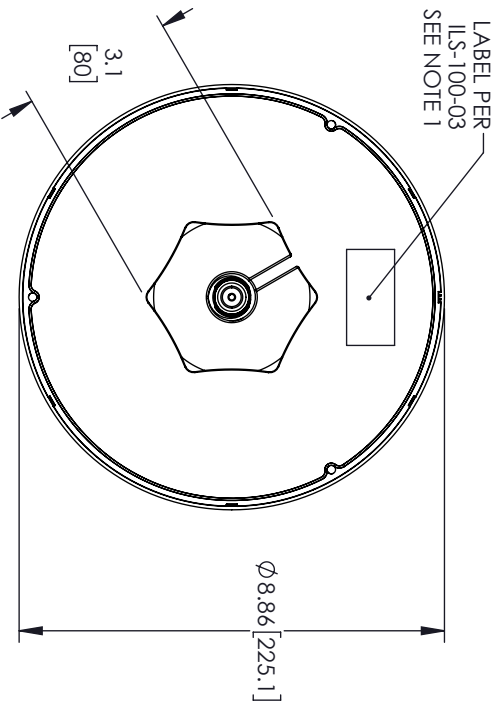

REVISIONS			
REV.	DESCRIPTION	DATE	APPROVED
A	INITIAL RELEASE	04/21/2021	KHIE TPAS

- NOTES:
1. LABEL PER ILS-100-03 (FOR INTERNAL REFERENCE ONLY)
LABEL LOCATION FOR REFERENCE ONLY.

THESE COMMODITIES, TECHNOLOGY OR SOFTWARE WERE EXPORTED FROM THE UNITED STATES IN ACCORDANCE WITH THE EXPORT ADMINISTRATION REGULATIONS, DIVERSION CONTRARY TO U.S. LAW PROHIBITED.

TITLE

UNLESS OTHERWISE SPECIFIED LEADING DIMENSIONS ARE INCHES DIMENSIONS IN [] ARE MILLIMETERS				THIRD-ANGLE PROJECTION	
TOLERANCES:					
FRACTIONS		CABLE LENGTH (L) TOLERANCES:		THE INFORMATION AND DESIGN IN THIS DOCUMENT IS THE PROPERTY OF FAIRVIEW MICROWAVE CORPORATION. ALL RIGHTS RESERVED.	
X = ±.2	[.008]	L ≤ 12	B065 = +1 [25] / -0	OF	
XX = ±.02	[.51]	12 [305] < L ≤ 60	[1524] = +2 [51] / -0	1	
XXX = ±.005	[.13]	60 [1524] < L ≤ 120	[3048] = +4 [102] / -0	1	
		120 [3048] < L ≤ 300	[7620] = +6 [192] / -0	1	
		300 [7620] < L	= +5% / -0	1	
ALL DIMENSIONS SHOWN ARE FOR REFERENCE ONLY.				SCALE	N/A
SIZE	GAGE CODE	DRAWN BY	ITEM NO.	REV	REV
A	3FKRS	DZINN	FMS1225	A	A